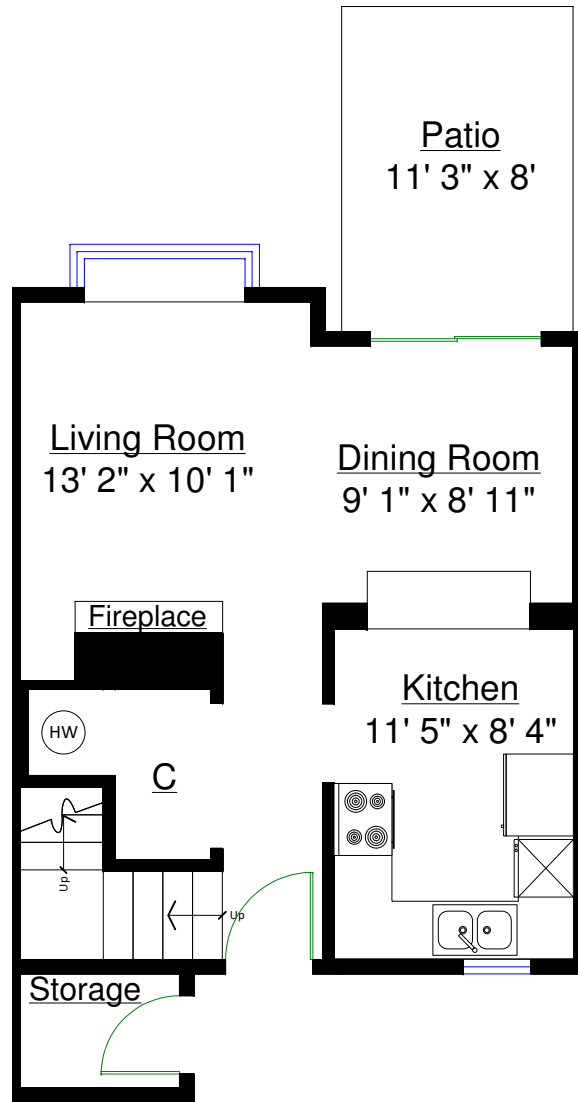

## Totals\*\*

Main Level:	455 sq. ft.
Upper Level:	475 sq. ft.
Top Level:	408 sq. ft.
<b>TOTAL:</b>	<b>1,338 sq. ft.</b>

## Other Areas

Patio:	90 sq. ft.
Storage:	28 sq. ft.
<b>TOTAL:</b>	<b>118 sq. ft.</b>